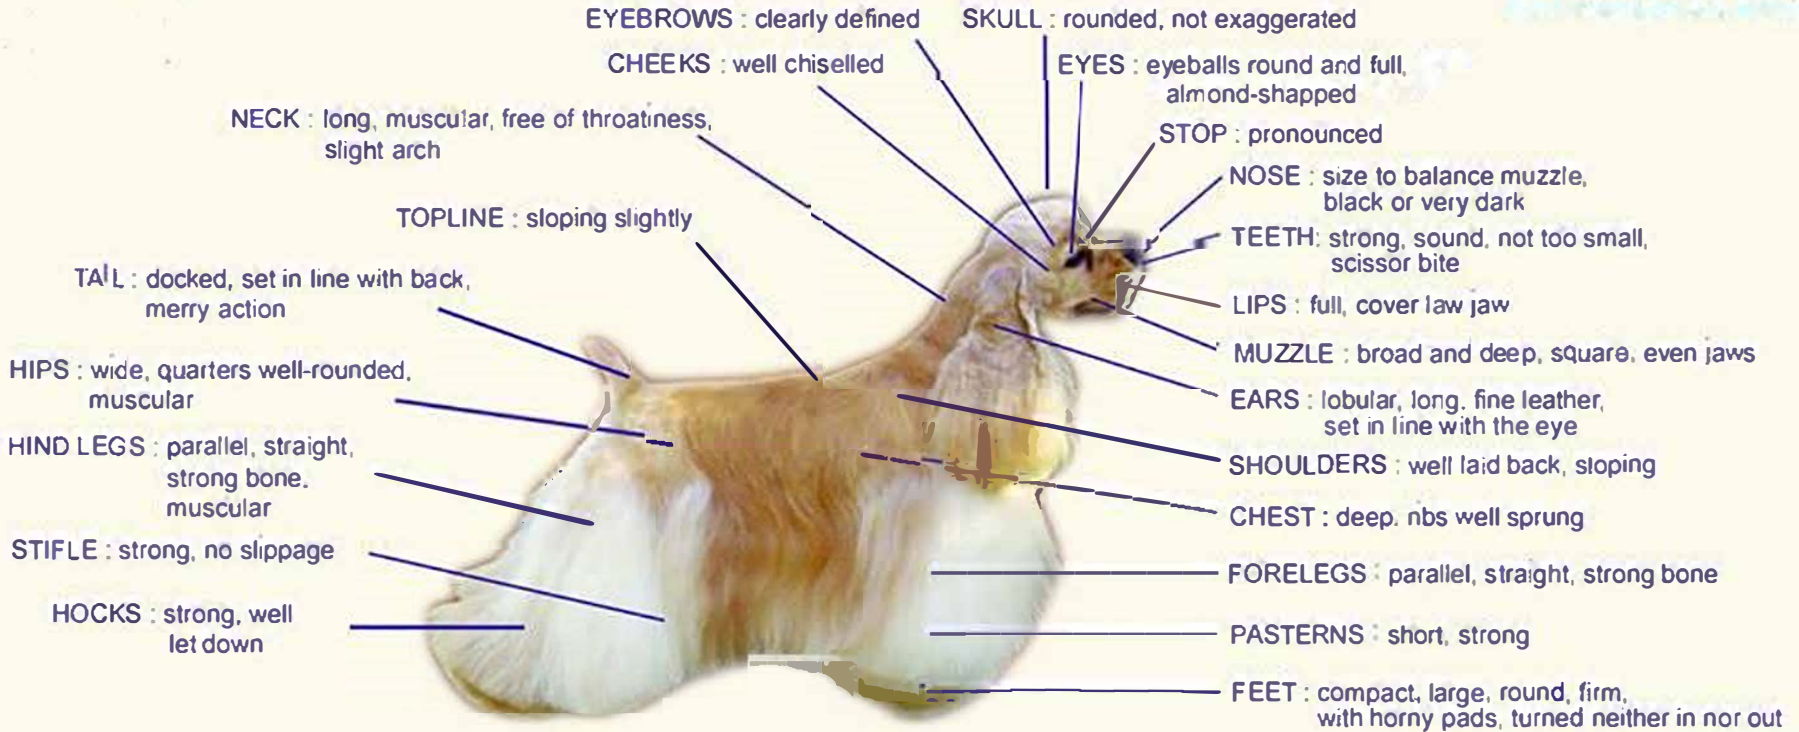

**GENERAL APPEARANCE :** smallest of Sporting Group - sturdy, compact - cleanly chiselled refined head - good balance  
capable of considerable speed and endurance - free and merry, sound, keen to work

**COAT:** head : short, fine  
body : silky, flat or slightly wavy  
ears, chest, belly, legs

**IDEAL HEIGHT:** Dogs 15" - Bitches 14"

**COLOR:** Black ASCOB, Particolour

**DISQUALIFICATIONS :** Males > 15,5" - Bitches > 14,5" - White markings Except on throat and chest - ASCOB & Blacks > 90% primary colour (Parti-colour) - > 10% tan points, absence of specific tan location points  
**Blue eyes, blue flecks in eye**